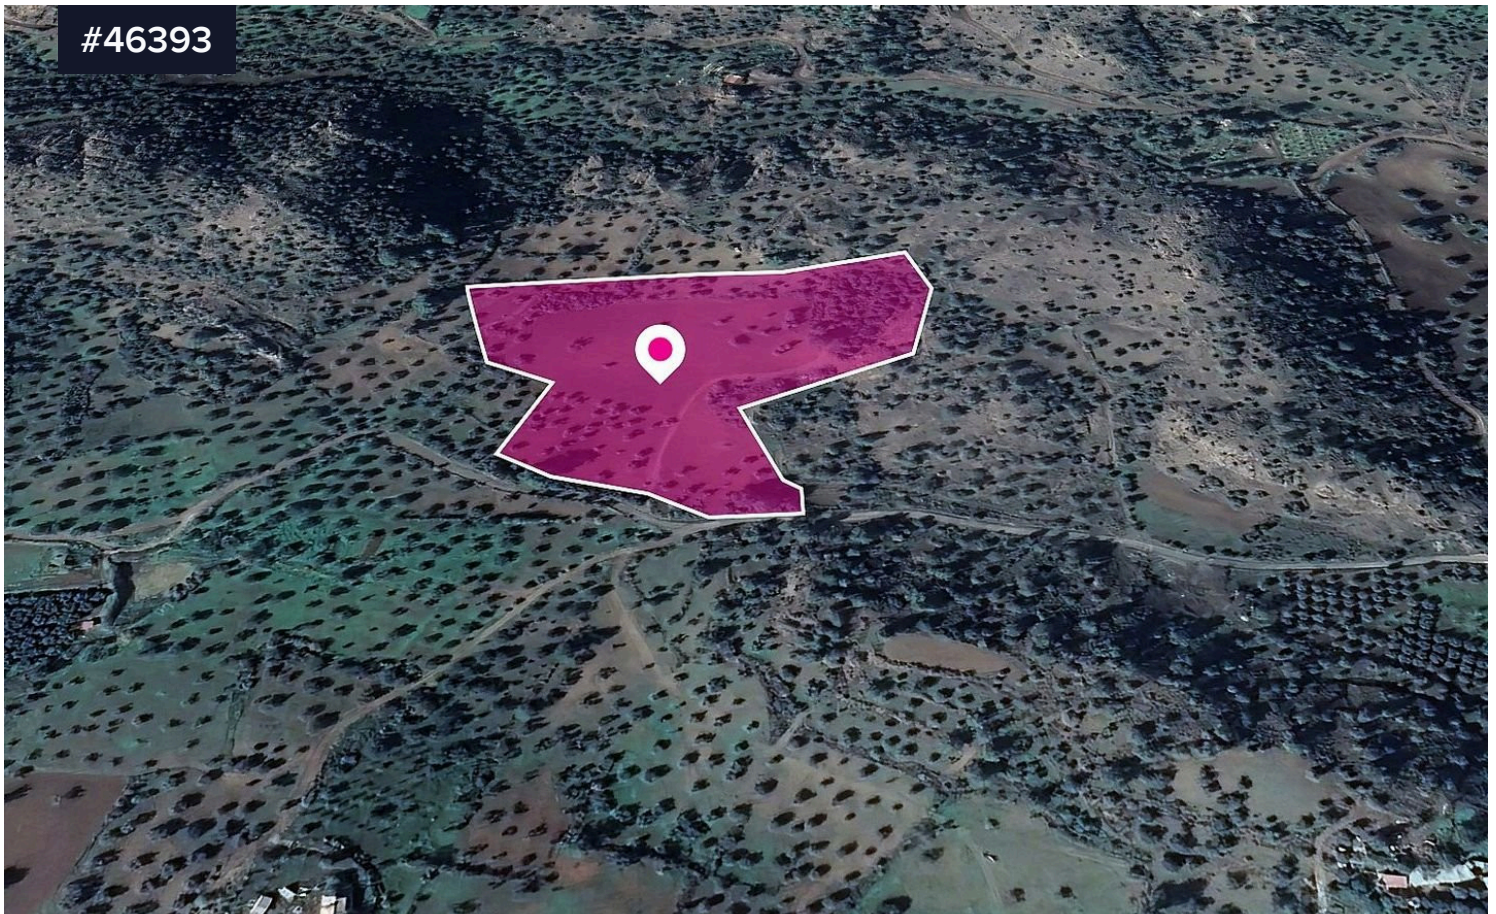

## Agricultural field (share) in Lythrodontas, Nicosia

€52,500

 Lythrodontas, Nicosia

Area

 27425 m<sup>2</sup>

Type

Field

A 50% share of an agricultural field extending to about 27.425 sq.m. in total. The property has a flat surface and access is via a registered road with a frontage of approximately 136m.

The property falls within Zone Γ3, with a building coefficient of 10%, coverage of 10%, and permission for 2 floors (8.3m).