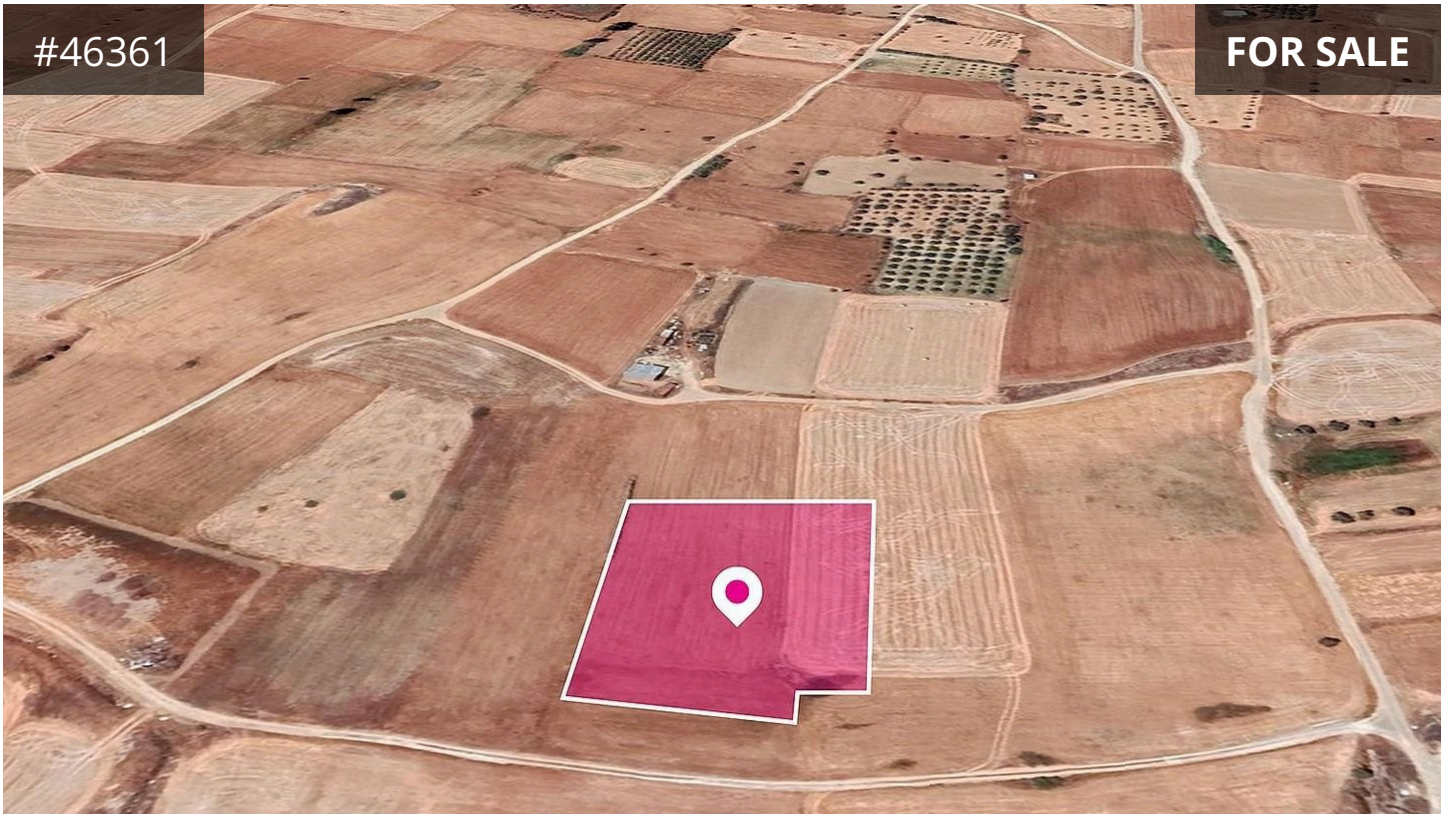

#46361

FOR SALE

KALOGIROU
REAL ESTATE

Description

€22,000

Agricultural field in Paliometochos extending to approximately 4.412 sq.m. and has a flat surface. The field falls within Zone Γ3 with a building coefficient of 10%, coverage of 10%, and permits for the construction of up to two floors (8.3m).