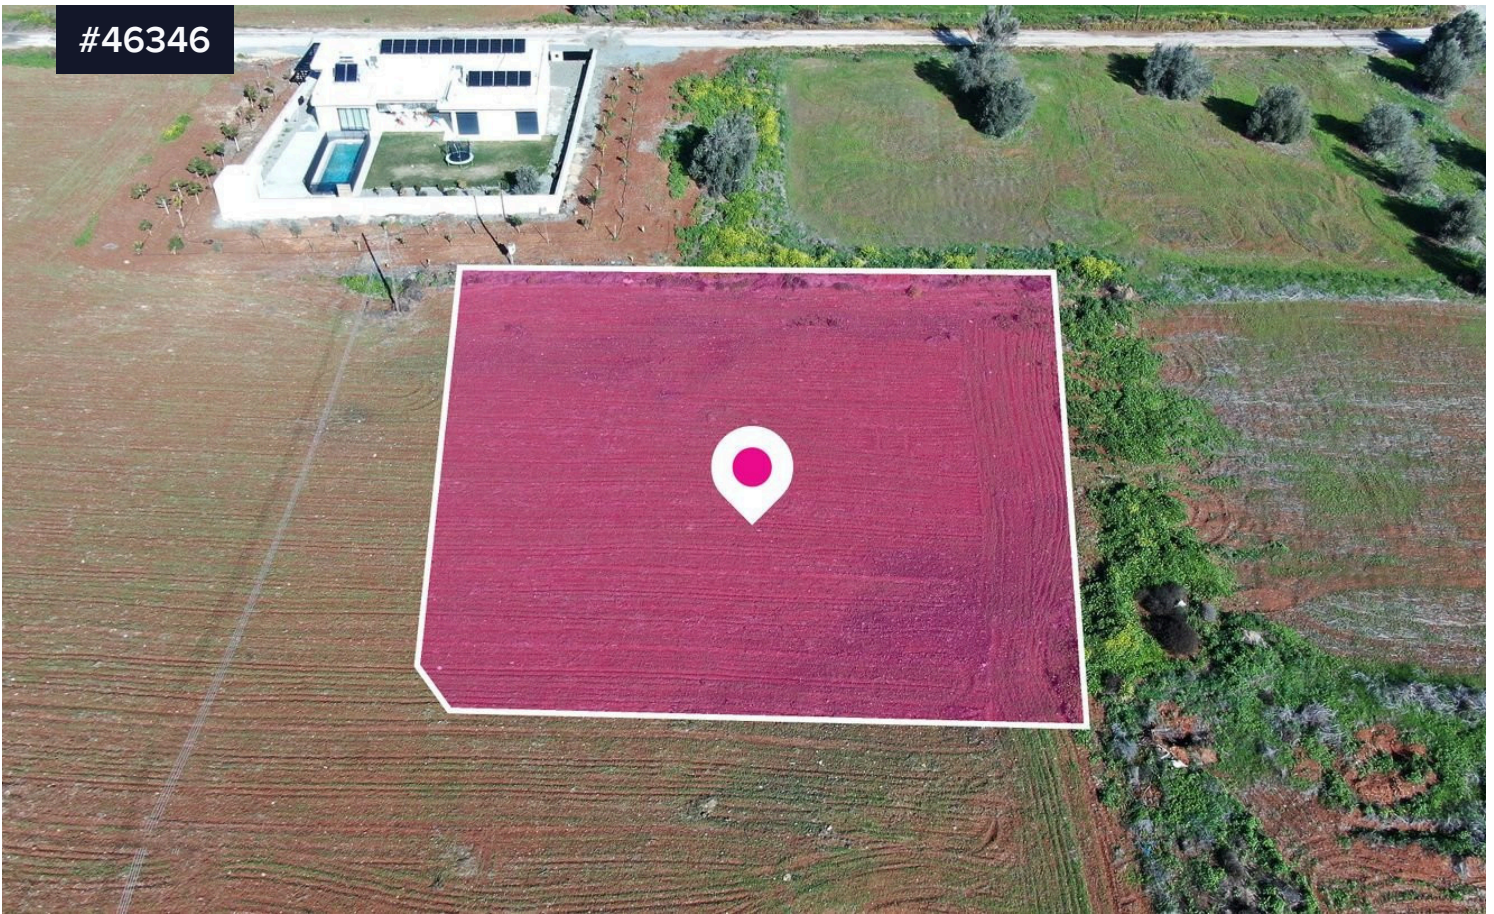

## Share of a residential Field, Kokkinotrimithia

€63,000 <sup>+VAT</sup>

 Kokkinotrimithia, Nicosia

Area

 1335 m<sup>2</sup>

Type

Field

Residential field of 1,335 sq.m ( 75% share of 1,780 sq.min total) in Kokkinotrimithia.

The property has a regular shape, a flat surface and is situated 45m away from the nearest registered dirt road.

The property falls within Zone H2, with a building coefficient of 90%, coverage of 50%, and permission for 2 floors (8.3m) of construction.