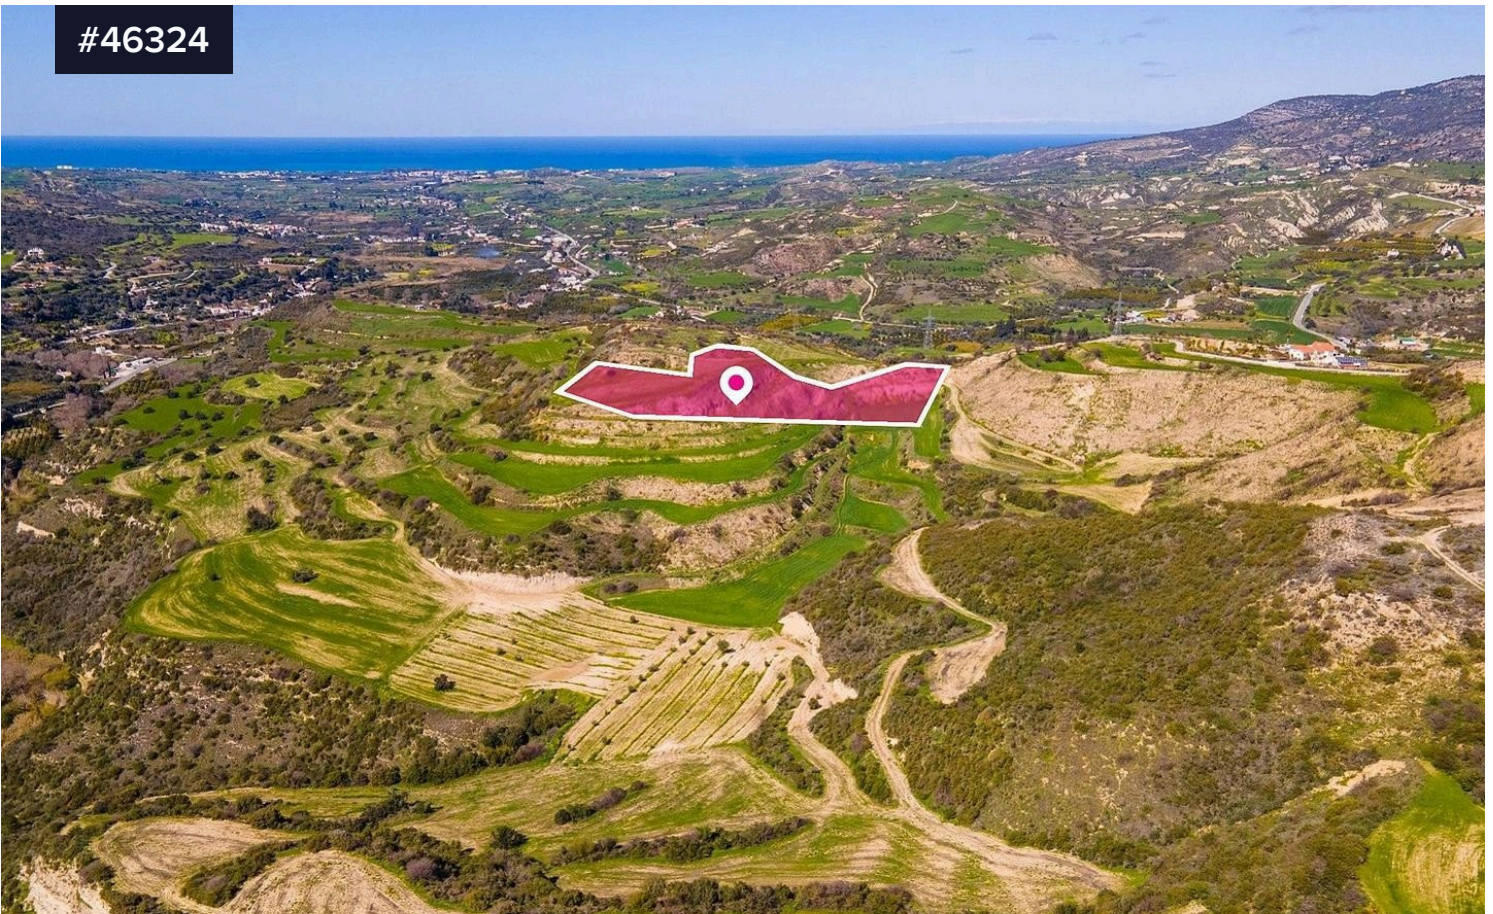

#46324

Agricultural Field, Skoulli

€38,000

 Skoulli, Paphos

Area

 10703 m²

Type

Field

This agricultural field covers a total land area of 10,703 sq.m, with an irregular shape and a sloping surface. It falls under planning zone Γ3 and access to the property is provided via a registered dirt road which runs along the northern side of the property. The immediate area surrounding the property is characterized by a multitude of empty agricultural blocks and sporadic residential developments.

Location Coordinates: 34.97370563 32.45890321