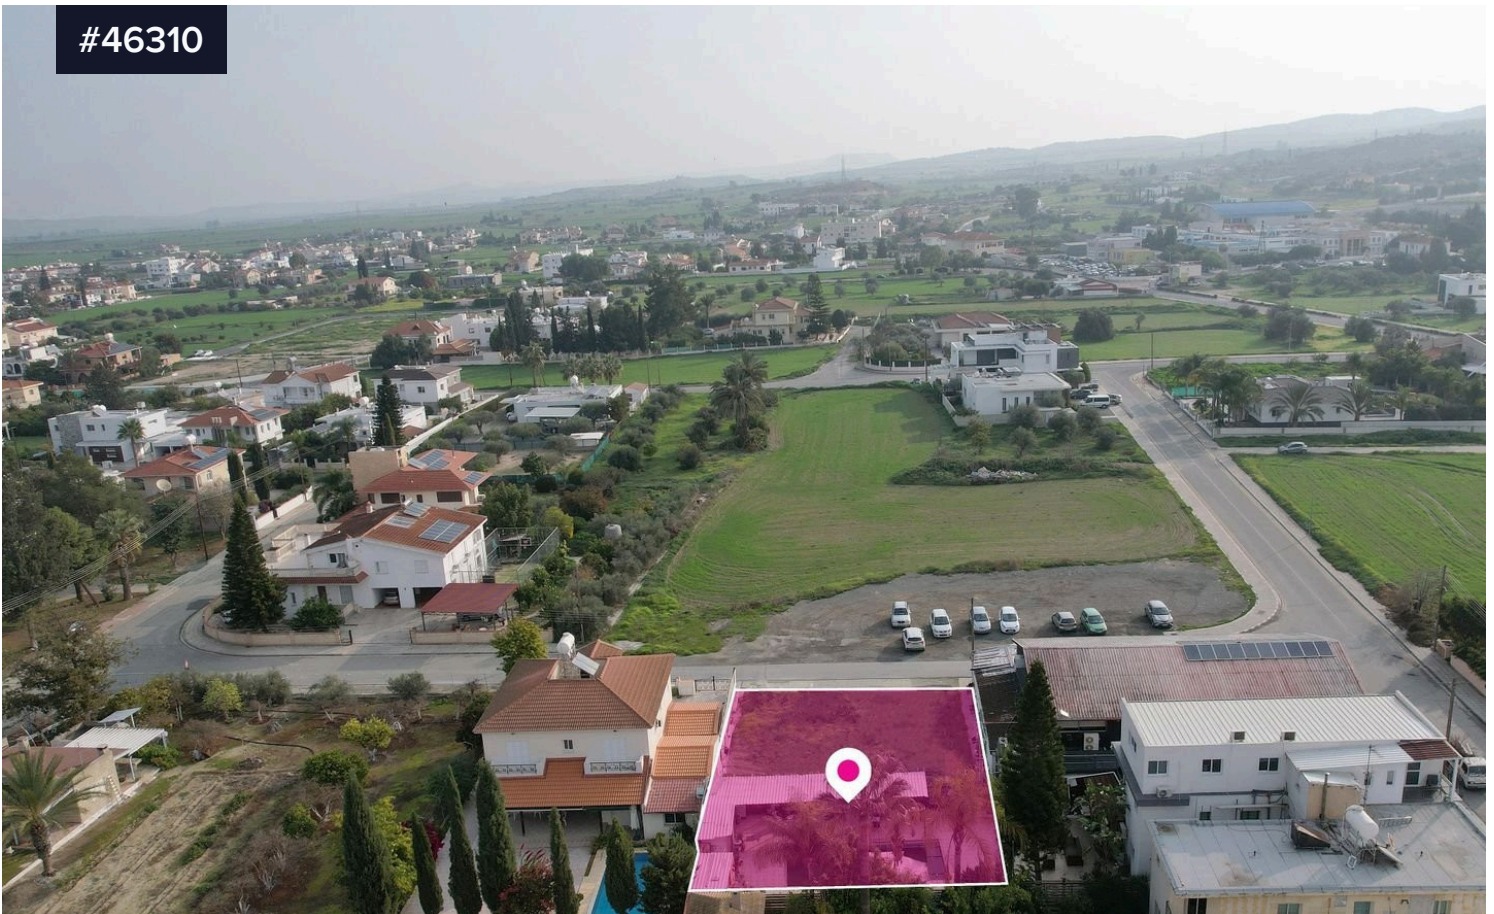

#46310

Residential plot in Dali, Nicosia

€105,000 +VAT

Area

 608 m²

Type

Building Plot

Residential plot, extending to about 608 sq.m. in total. The property is rectangularly shaped with flat surface. Access to the plot is via a registered road which is facing the eastern side of the property. Total frontage is approx. 19m