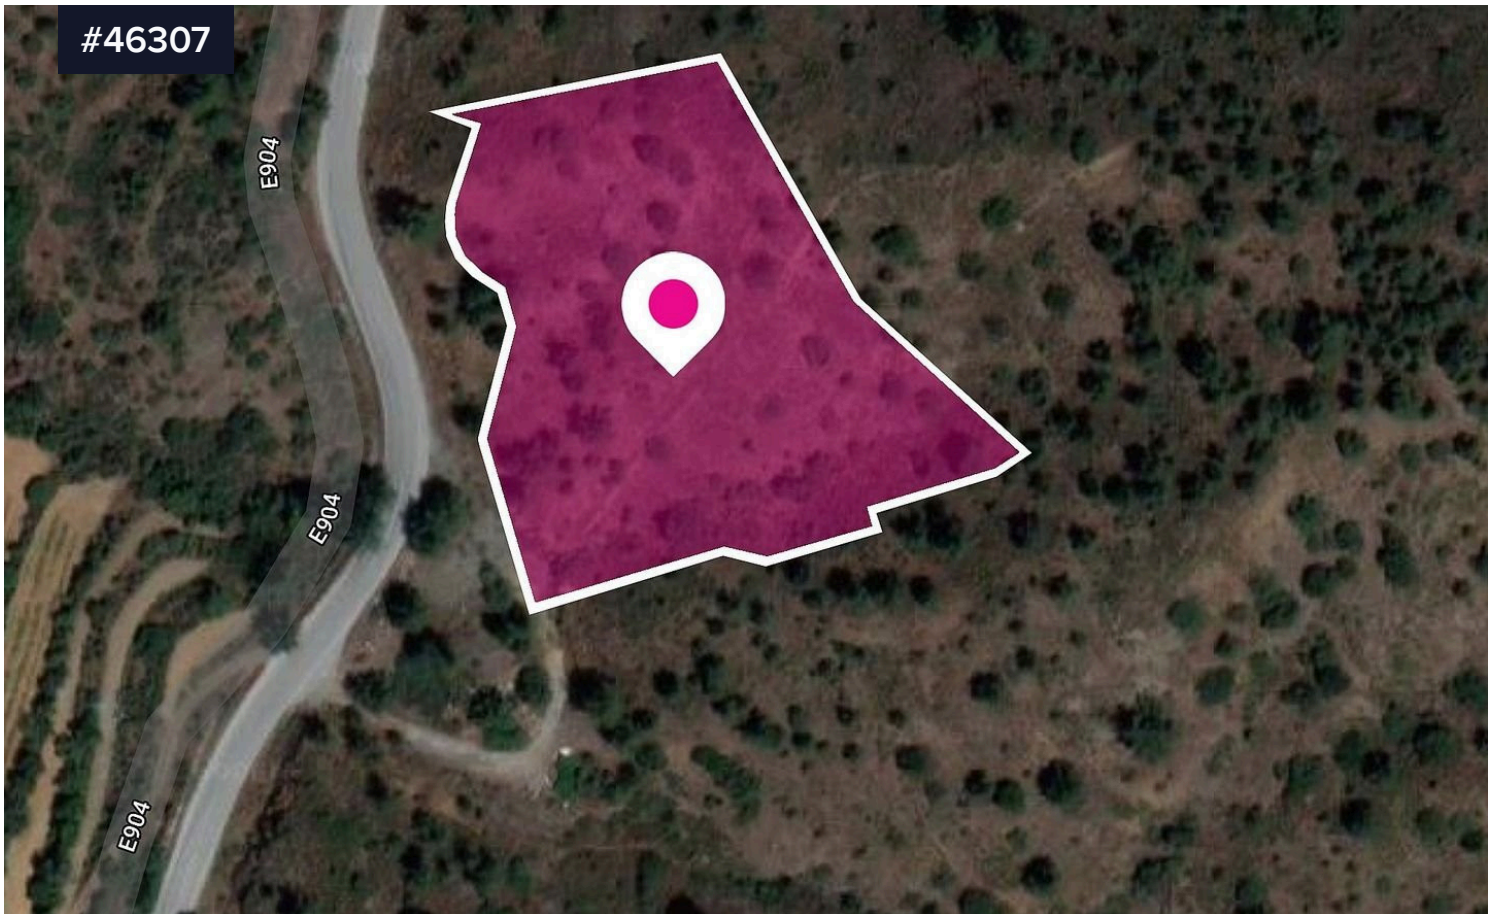

## Agricultural field in Gourri, Nicosia

€15,000

 Gourri, Nicosia

Area

 5850 m<sup>2</sup>

Type

Field

Agricultural field extending to about 5.850 sq.m. Access is via a registered road on the south-western border of the property with a total road frontage of approximately 95m. The field also abuts a river stream on its southern border.