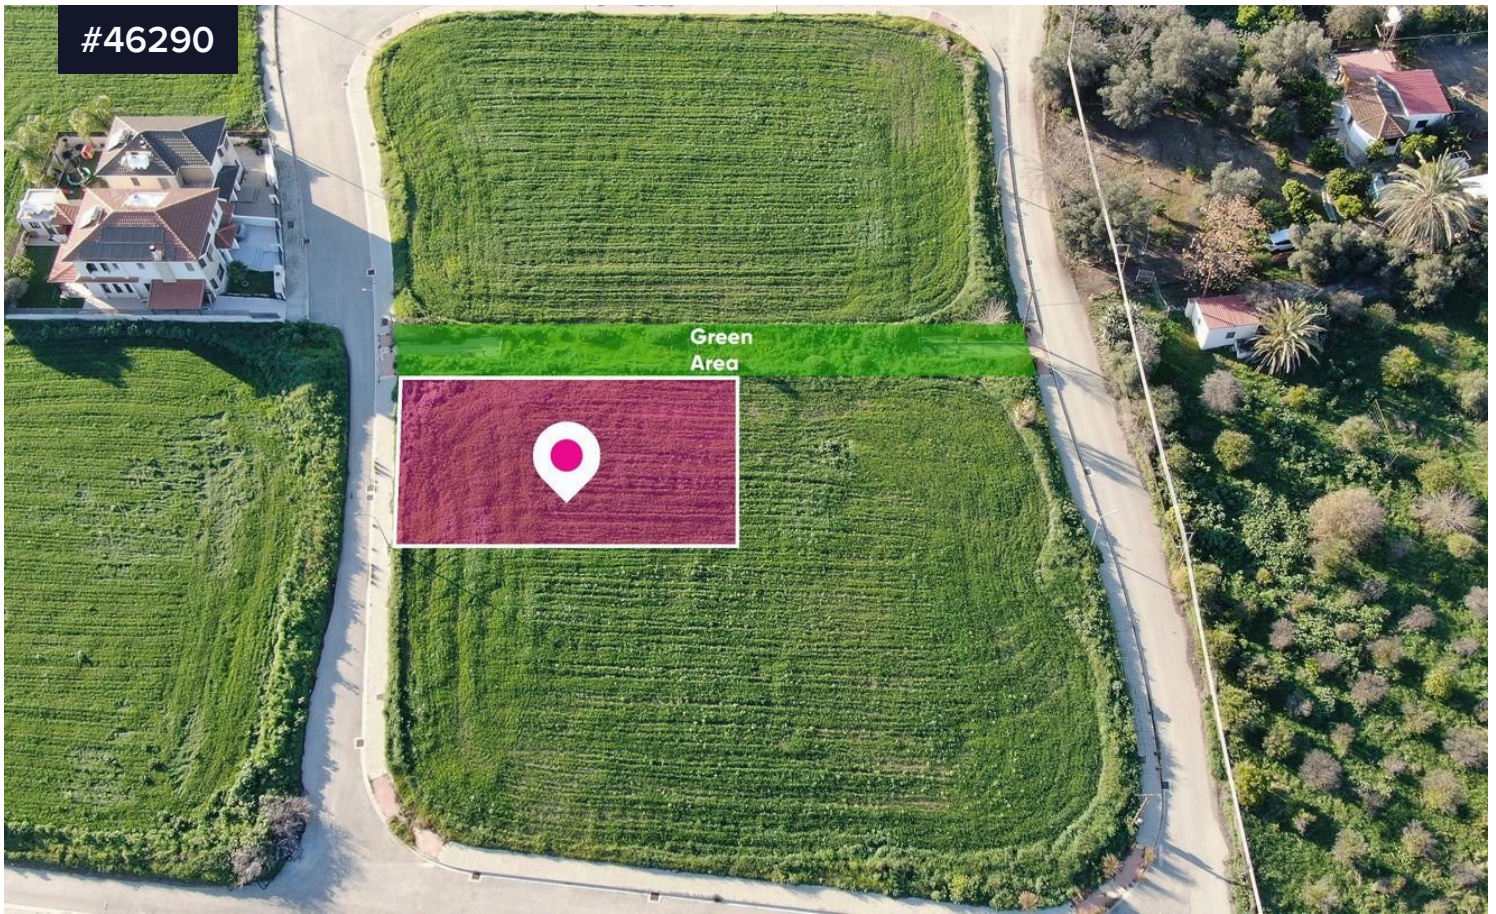

#46290

Residential Plot in Panagia Evangelistria, Dali

€79,000 ^{+VAT}

Area

 590 m²

Type

Building Plot

Residential plot extending to about 590sq.m. adjacent to a green area.

The plot has a regular shape with a flat surface.

Access to the plot is via a registered road with a total road frontage of approximately 19m.

The sale also includes a 1/35 share of the property 3/1015.

The property falls within Zone Ka8, with a building coefficient of 60%, coverage of 35%, and permission for 2 floors (8.3m) of construction.