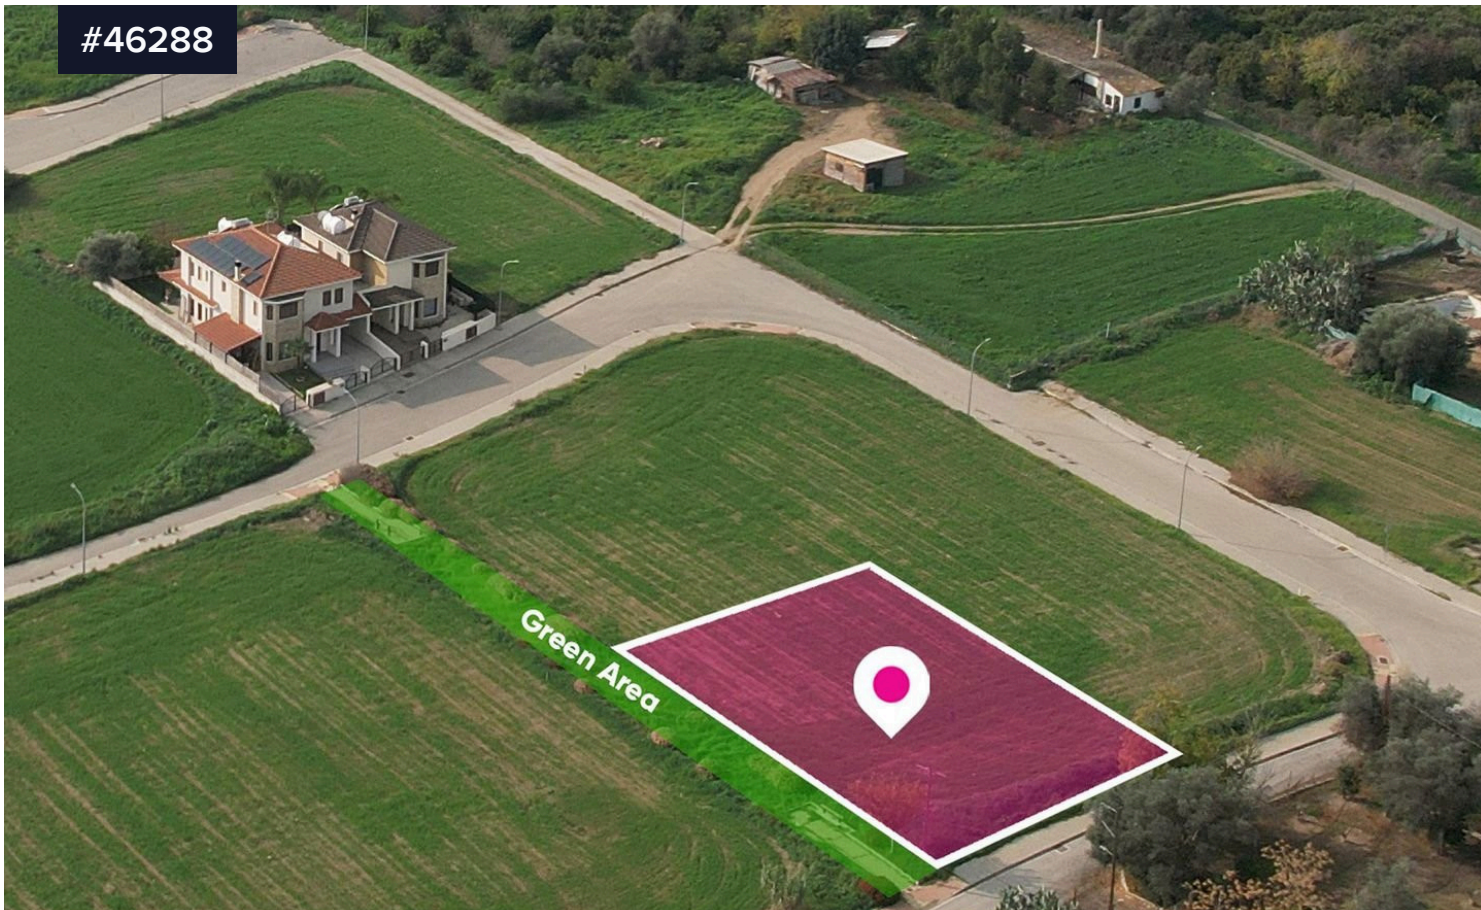

#46288

Residential Plot in Panagia Evangelistria, Dali

€79,000 ^{+VAT}

Area

 571 m²

Type

Building Plot

Residential plot adjacent to a green area, extending to about 571 sq.m., has a regular shape and a flat surface. Access to the plot is via a registered road with a total frontage of approximately 18m.