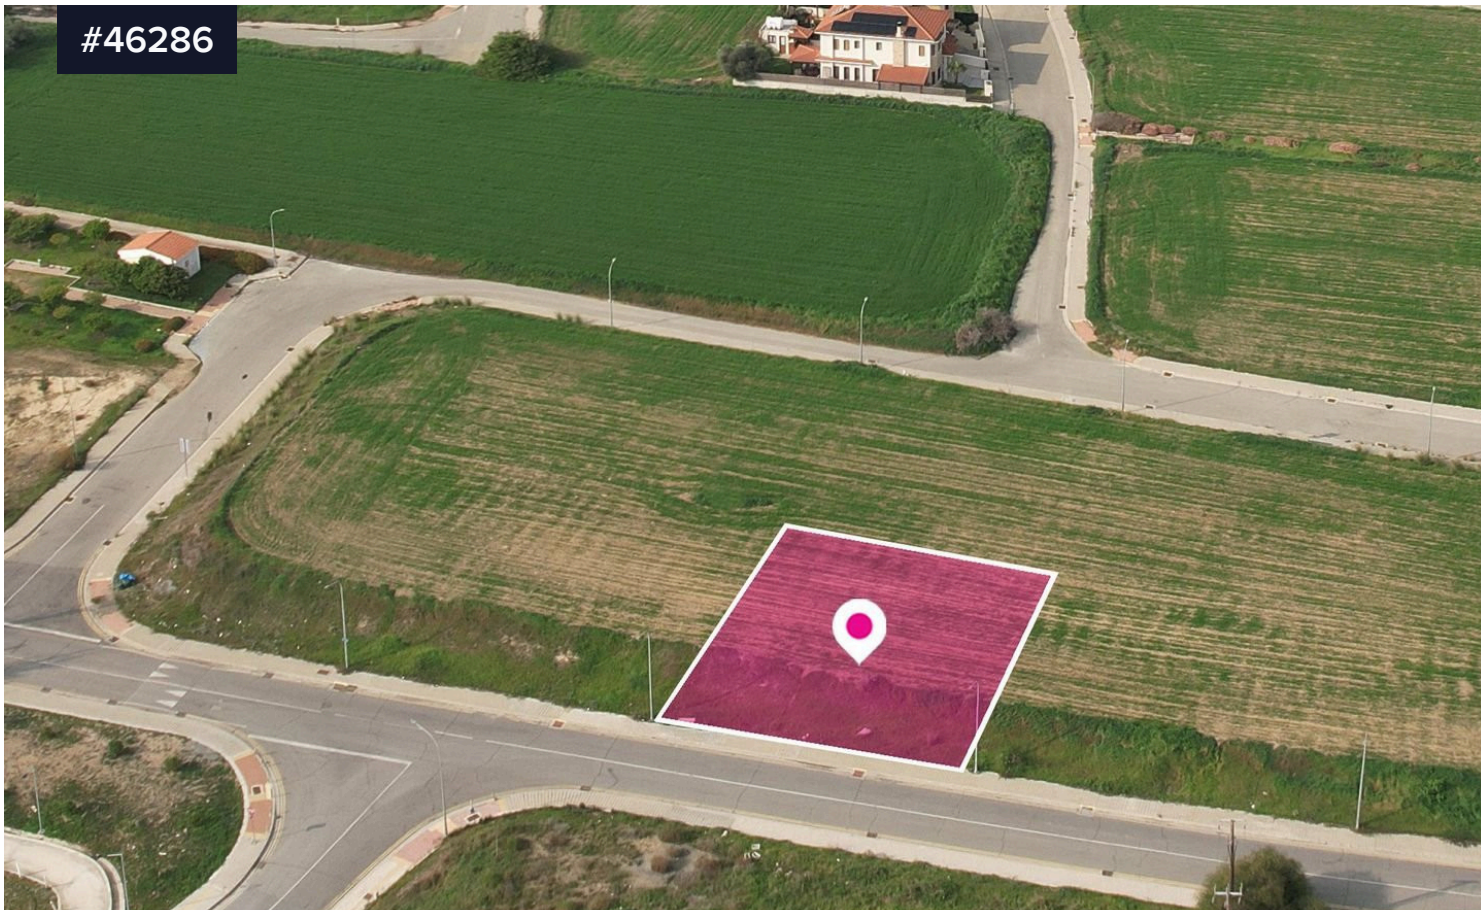

#46286

Residential Plot in Panagia Evangelistria, Dali

€72,000 +VAT

Area

577 m²

Type

Building Plot

Residential plot, extending to about 577 sq.m., has a regular shape and a flat surface.

Access to the plot is via a registered road with a total frontage of approximately 23m.