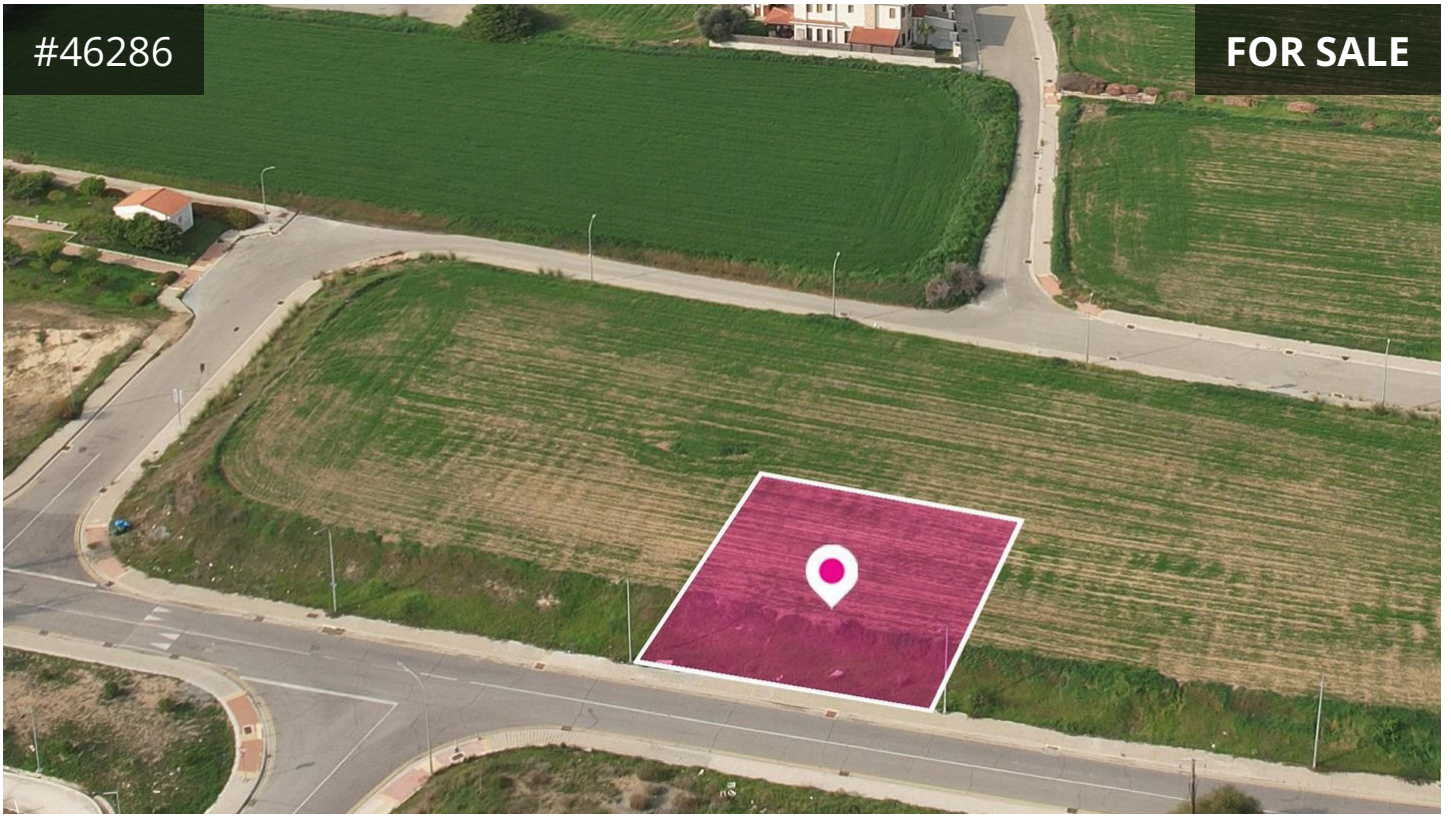

#46286

FOR SALE

KALOGIROU
REAL ESTATE

Description

Residential plot, extending to about 577 sq.m., has a regular shape and a flat surface.

Access to the plot is via a registered road with a total frontage of approximately 23m.