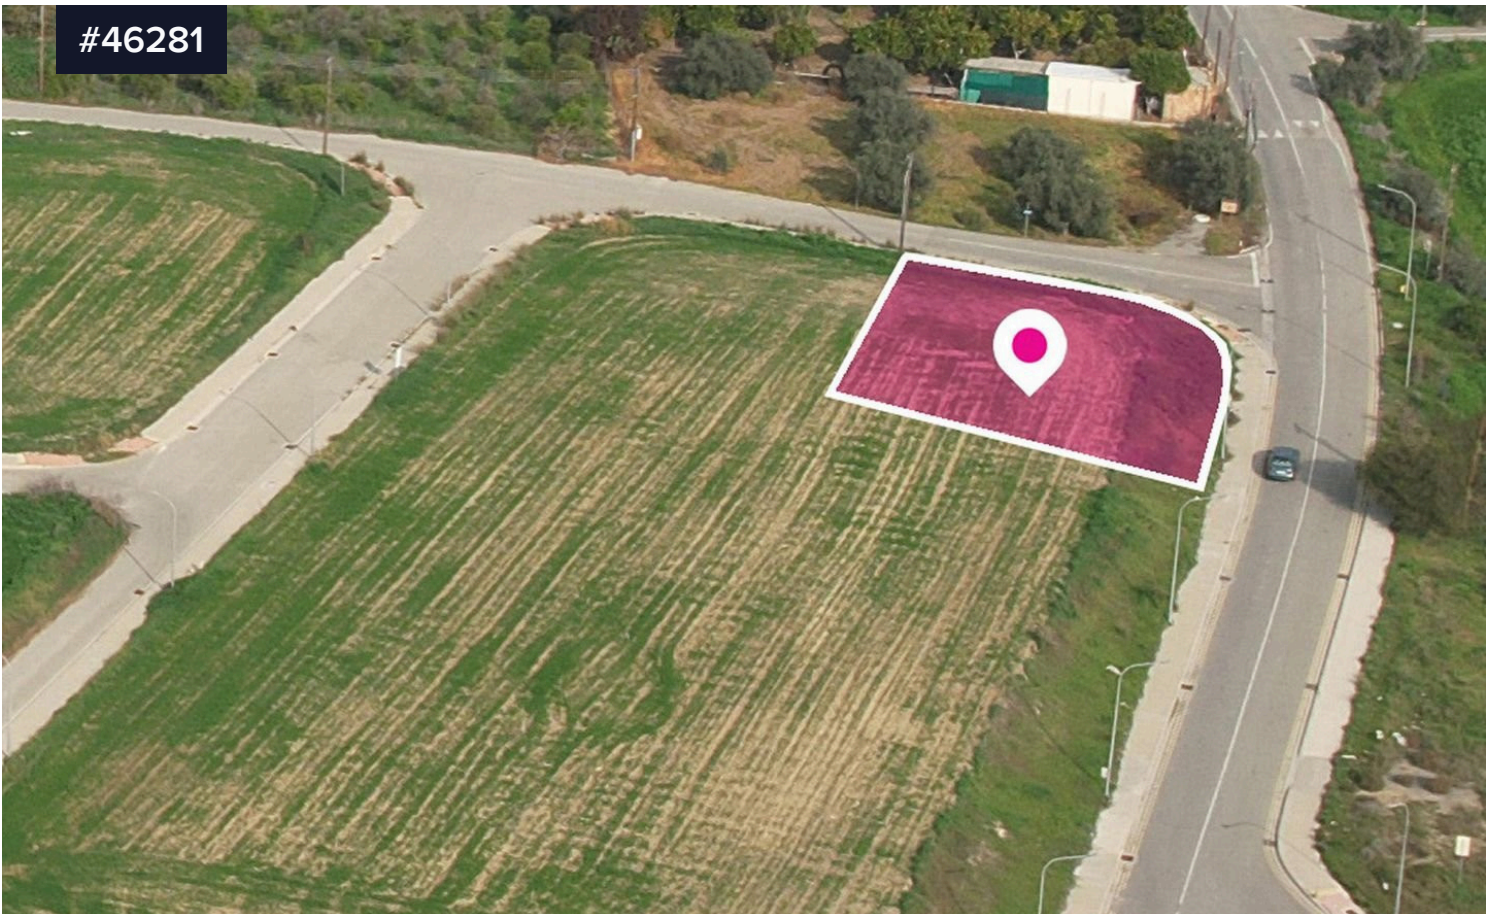

#46281

Residential Plot in Panagia Evangelistria, Dali

€76,000 ^{+VAT}

Area

 **582 m²**

Type

Building Plot

Residential corner plot, extending to about 582 sq.m., has a regular shape and a flat surface. Access to the plot is via a registered road with a total road frontage of approximately 40m.