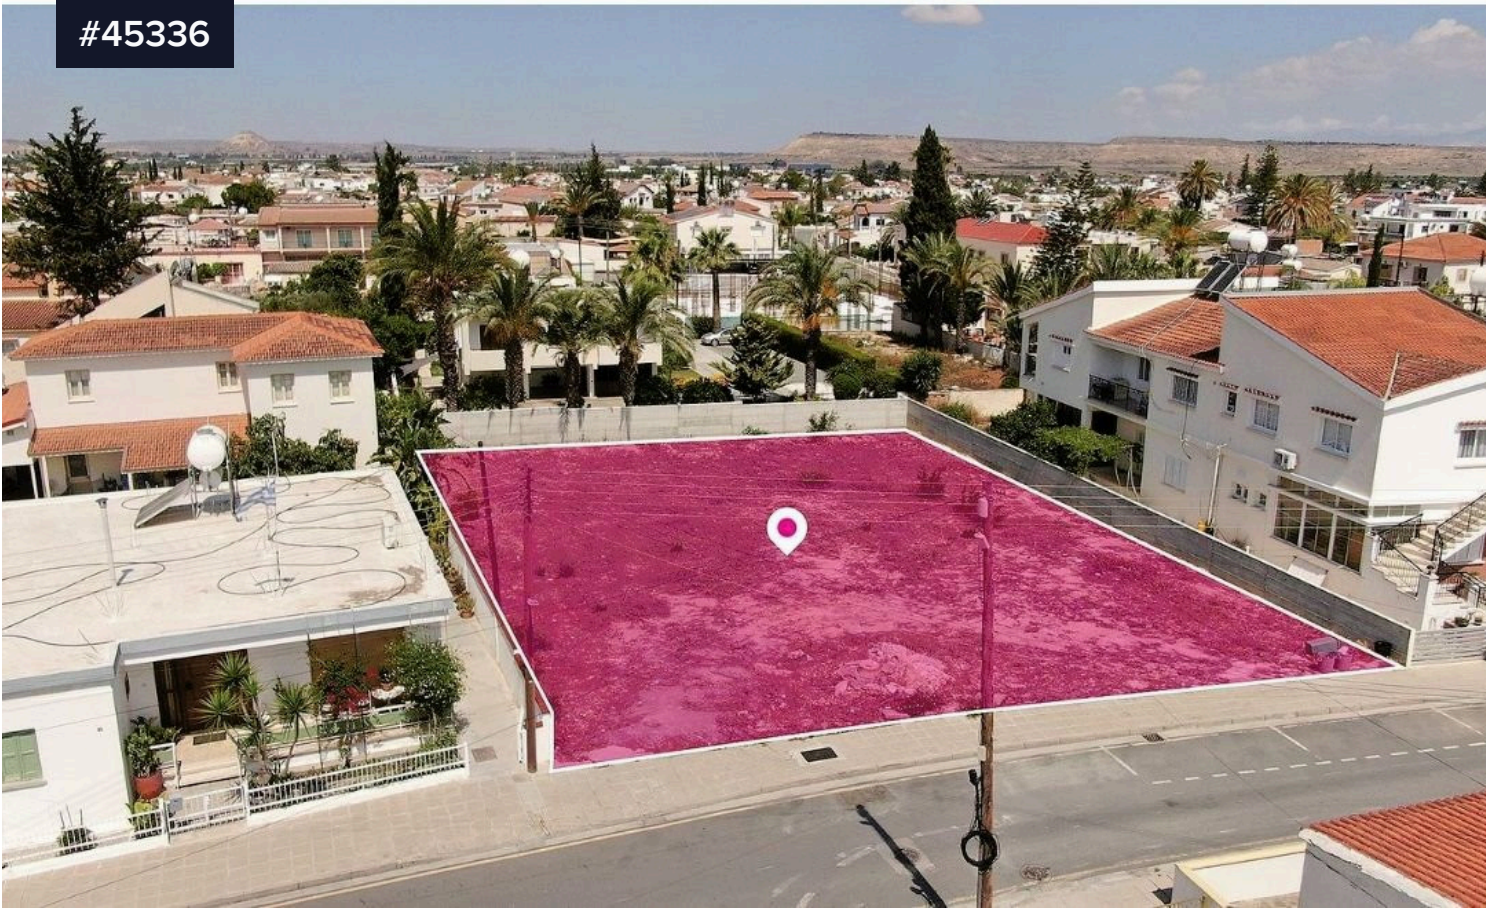

#45336

Share of a Building Plot for Sale in Athienou Village, Larnaca.

€90,000 ^{+VAT}

 Athienou, Larnaca

Area

 **677 m²**

Type

Building Plot

Title deed

Share of land

Share of a Building Plot for Sale in Athienou Village, Larnaca. The asset is located within the community center and approximately 10km to the motorway. The village of Athienou is a large community found midway between Larnaca and the capital Nicosia. The area of the property is very accessible and is within close proximity to all amenities and services.

The asset is about a 71% share, approximately 677 sq.m., of a residential plot extending to about 948 sq.m. in total. The property is