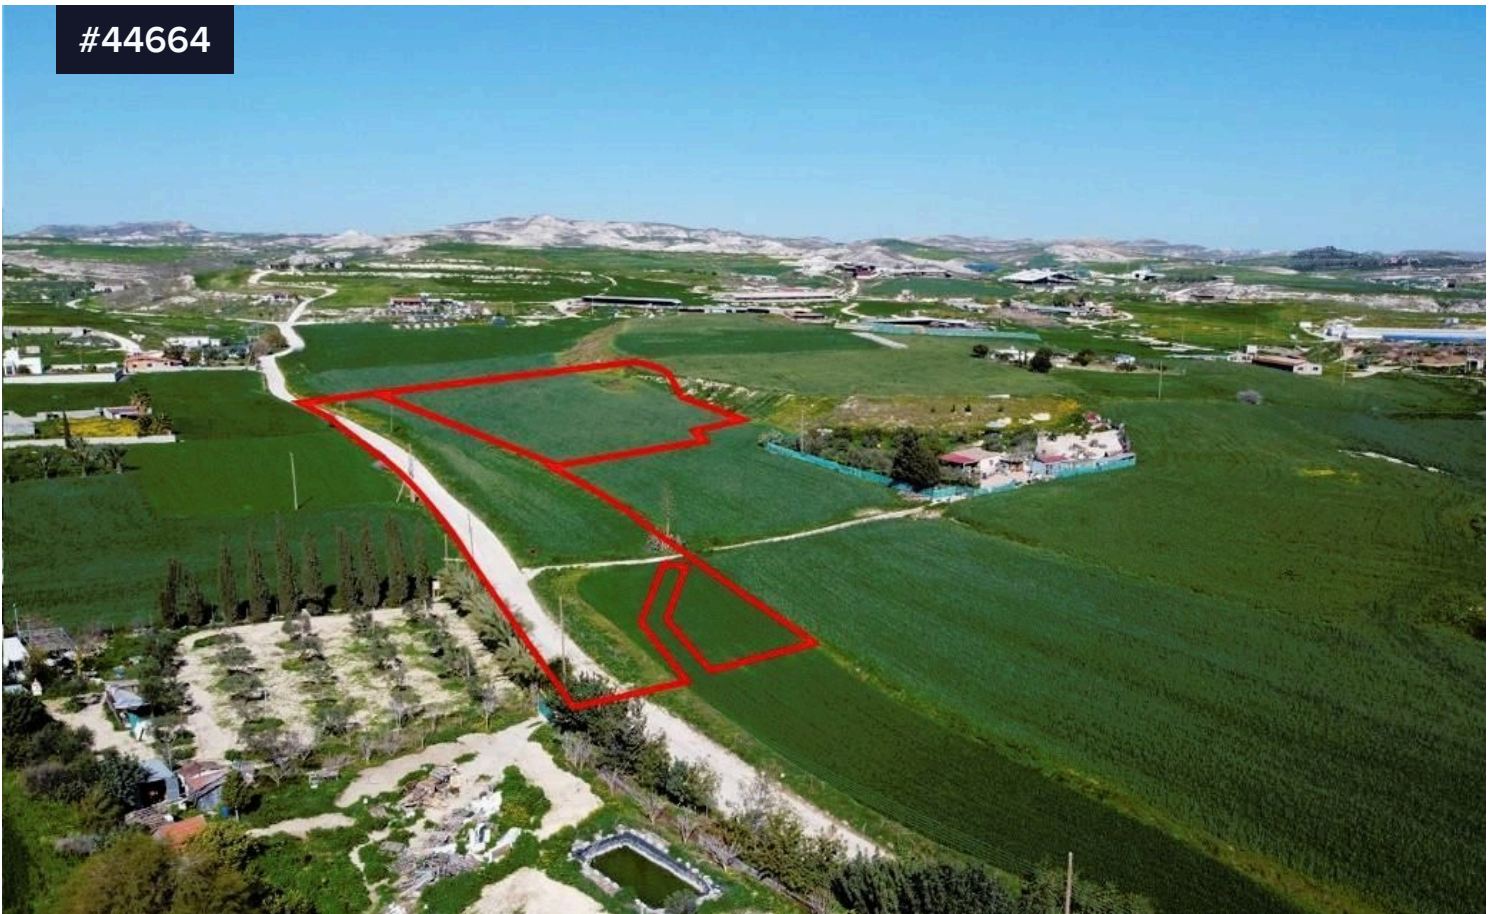

## Two Agricultural Fields in Aradippou area, Larnaca

€95,000

 Aradippou, Larnaca

Area

 11270 m<sup>2</sup>

Two Agricultural Fields in Aradippou area, Larnaca. The properties are located 1,2km from Aradippou-Avdelerou road and approximately 3km from the roundabout of "Rizoelia".

Two Agricultural fields for Sale in Aradippou area, Larnaca. The first field has land area of 4.636 sqm and the second field 6.634 sqm.. The fields benefit from a road frontage of 225m along its western border and fall within the Agricultural Zone Γα4, having a building density of 10%.