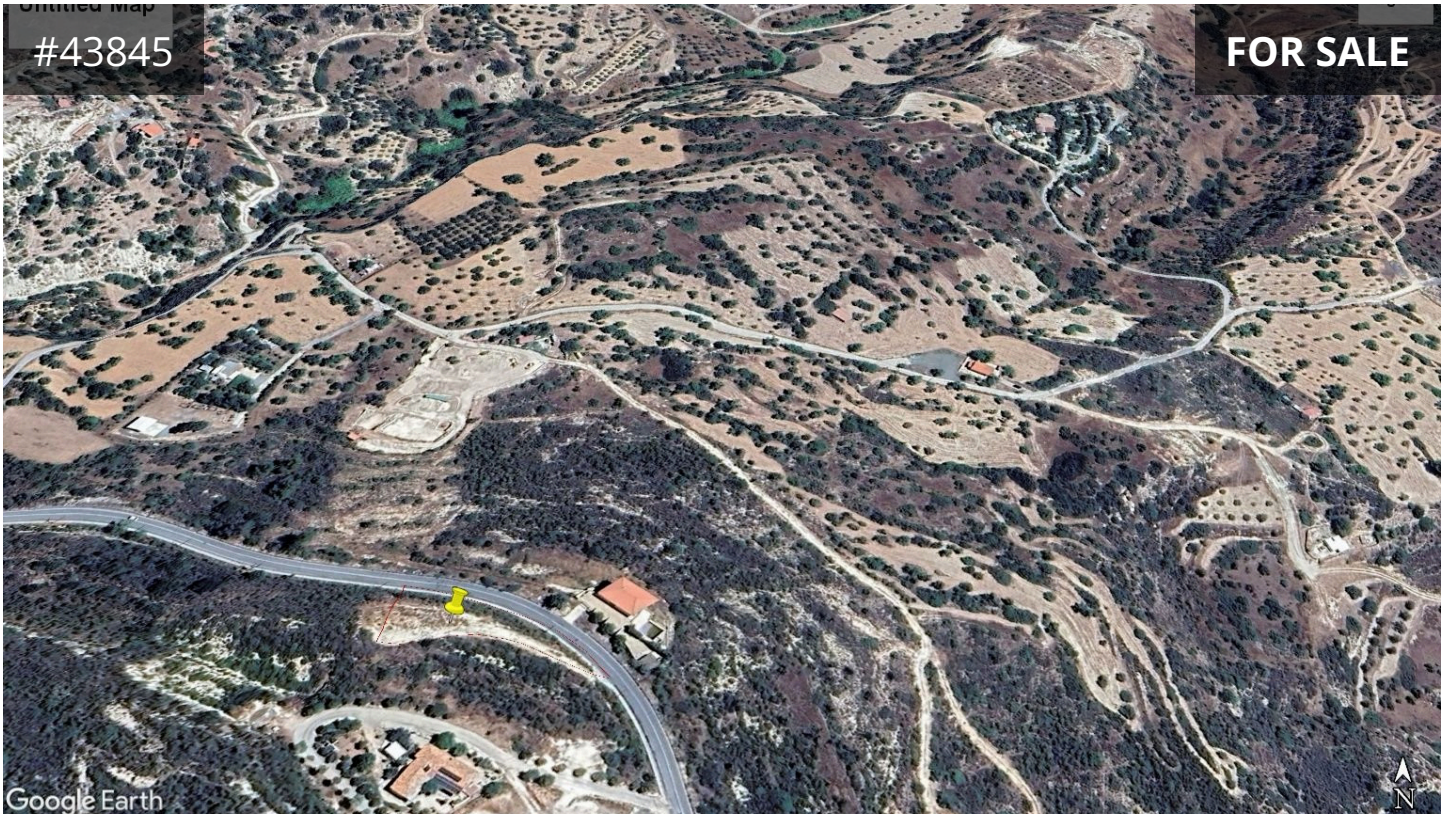

## Limassol, Mathikoloni

1613 m<sup>2</sup> Area

KALOGIROU  
REAL ESTATE

### Description

€170,000

Land with building permit in Mathikoloni village, Limassol. Mathikoloni is a village in Limassol district located 10 kilometers north of Limassol. It is built at an altitude of 335 meters above sea level. It borders on the southwest with Agios Athanasios, on the west with Fasoula, on the northwest with Apsiou and on the south with Germasogeia. The asset is located approx. 8 km from the sea.

Land for sale in Mathikoloni village. The land is an area of 1.613 sq. m, has irregular shape and has road frontage. The property falls within Zone Π1, with a building coefficient of 15%, coverage of 15%, and permission for 2 floors (8.3 m) of construction.

The property has building and permit, has access to electricity. It offers great view to the mountains. The area characterized as quite.

Title Deed Available.

<b>TYPE</b>	Field
<b>PLOT</b>	1613 m <sup>2</sup>
<b>TITLE DEED</b>	Yes