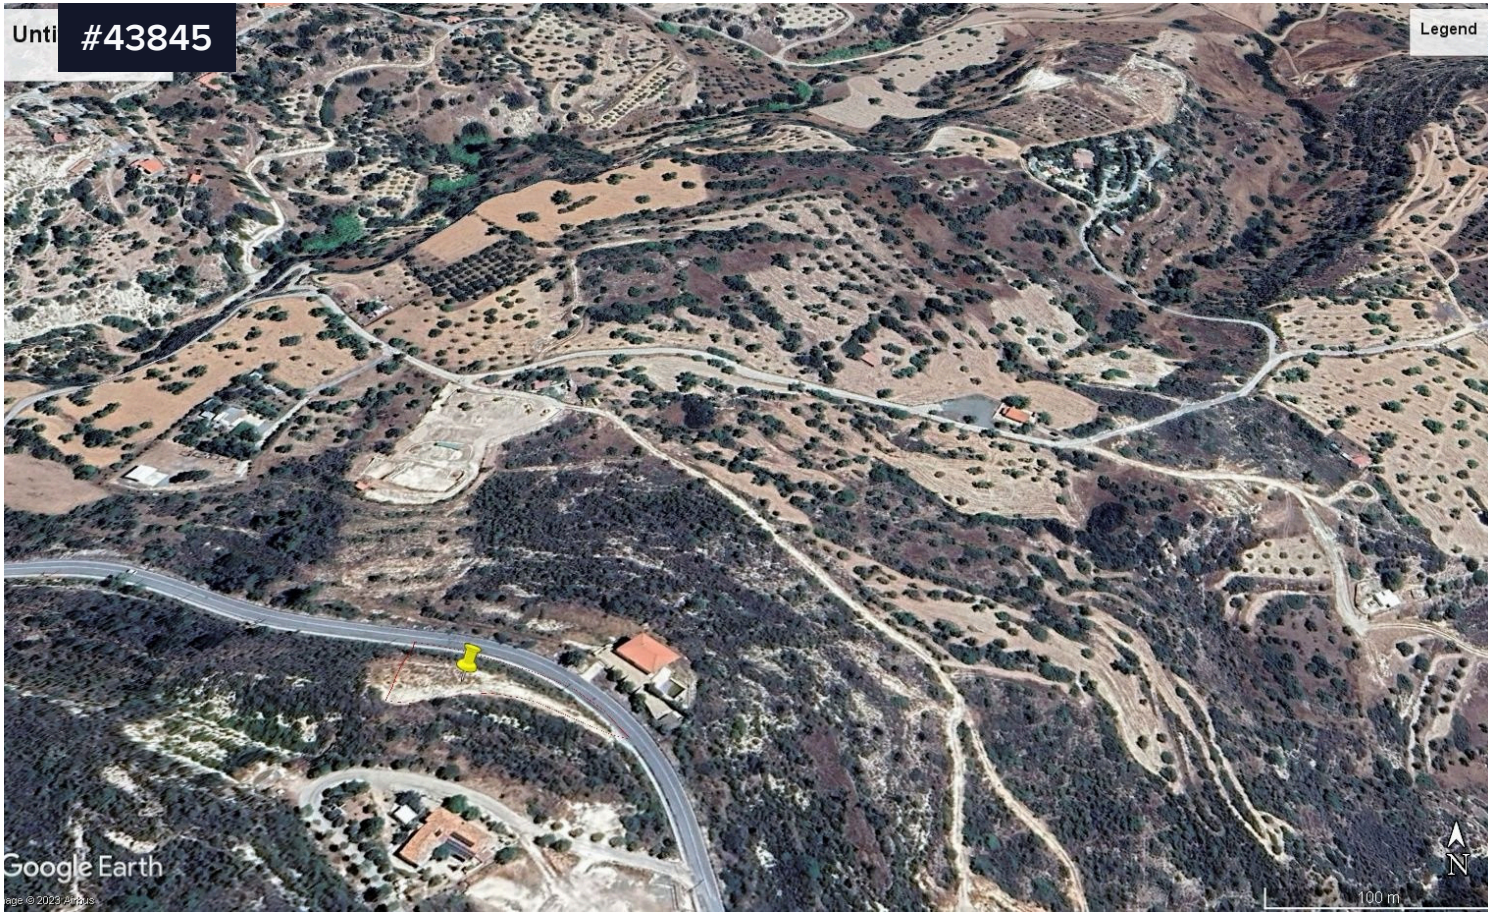

Unti #43845

Legend

Google Earth

Image © 2023 Google

100 m

Land with building permit in Mathikoloni village, Limassol

€170,000

 Mathikoloni, Limassol

Area

 1613 m²

Type

Field

Title deed

Yes

Land with building permit in Mathikoloni village, Limassol. Mathikoloni is a village in Limassol district located 10 kilometers north of Limassol. It is built at an altitude of 335 meters above sea level. It borders on the southwest with Agios Athanasios, on the west with Fasoula, on the northwest with Apsiou and on the south with Germasogeia. The asset is located approx. 8 km from the sea.

Land for sale in Mathikoloni village. The land is an area of 1.613 sq. m, has irregular shape and has road frontage. The property falls within