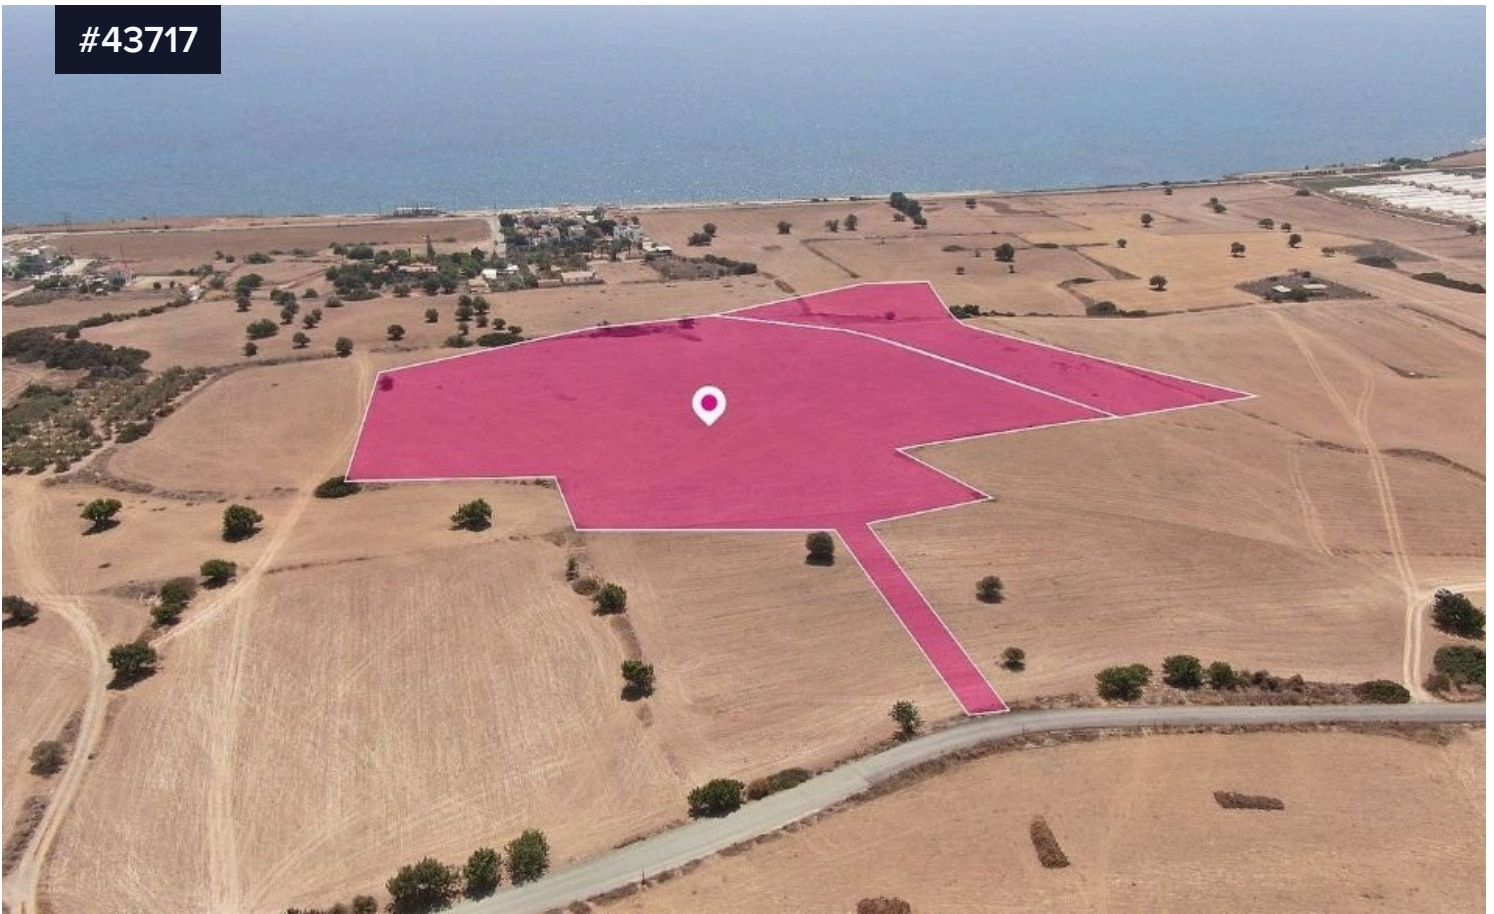

#43717

Two Adjacent Sea View Touristic & Agricultural Lands in Agios Theodoros, Larnaca

€1,100,000 ^{+VAT}

€1,280,000

 Agios Theodoros, Larnaca

Area

 **28438 m²**

Two Adjacent Sea View Touristic & Agricultural Lands in Agios Theodoros, Larnaca. The lands are close to amenities. District, 300 meters(approx..) of the sea and close to the Mazotos -Zygi connective road.

The lands are two adjoining plots with a sea view which fall in a touristic and agriculture zone and extending to 28.438 sq.m in total.

Type

Field

Title deed

Yes