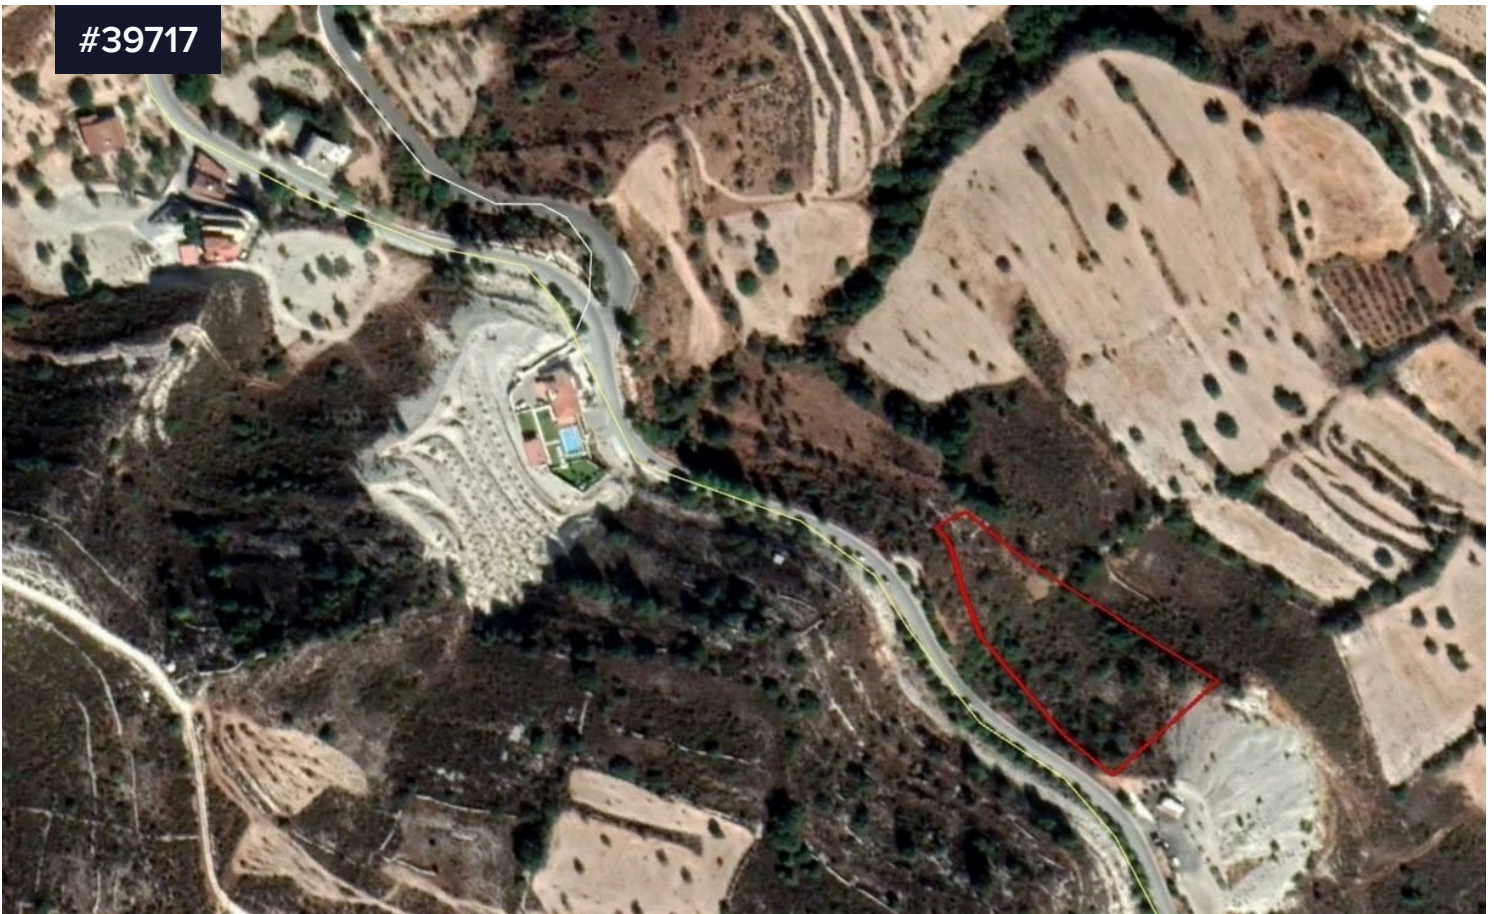

## Agricultural Field in Pano Lefkara, Larnaca

€28,000

 Lefkara, Larnaca

Area

 **5649 m<sup>2</sup>**

Type

**Building Plot**

?Location: Pano Lefkara

?Agricultural Zone

?Area: 5,649 sqm

?Planning Zone: Γα4

?Public Road Access

The property is owned by Themis Portfolio Management Holdings Limited.