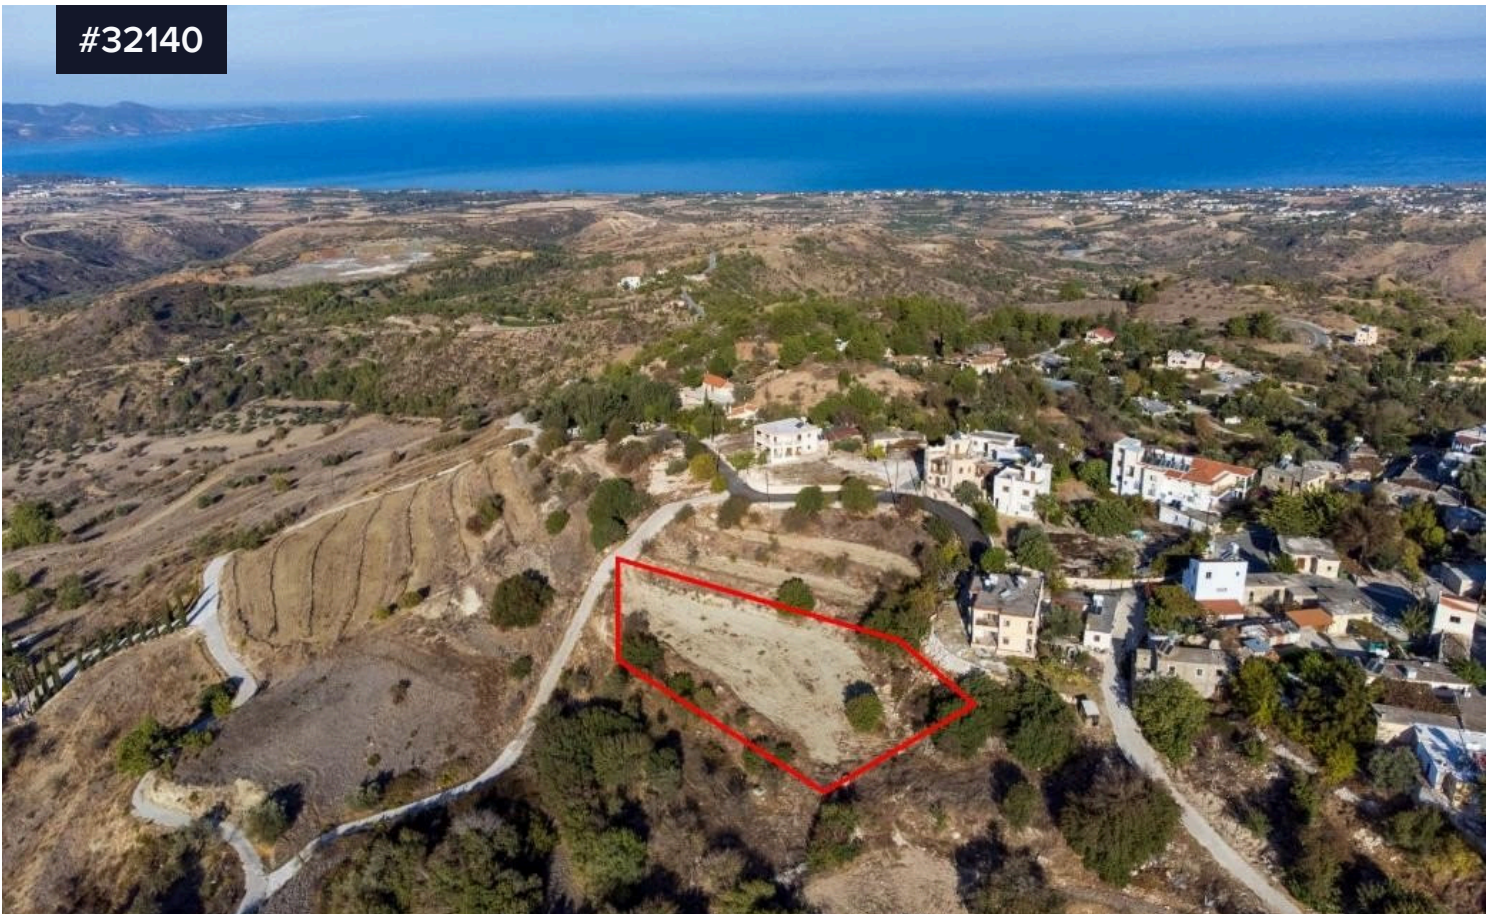

#32140

Residential Field in Kynousa, Paphos

€63,000 ^{+VAT}

 Kynousa, Paphos

€70,000

Area

 2342 m²

The asset is a residential field in Kynousa. It is located 130m from the center of the village and 8km from the sea. The field has an area of 2,342sqm and falls under H1 Planning zone.