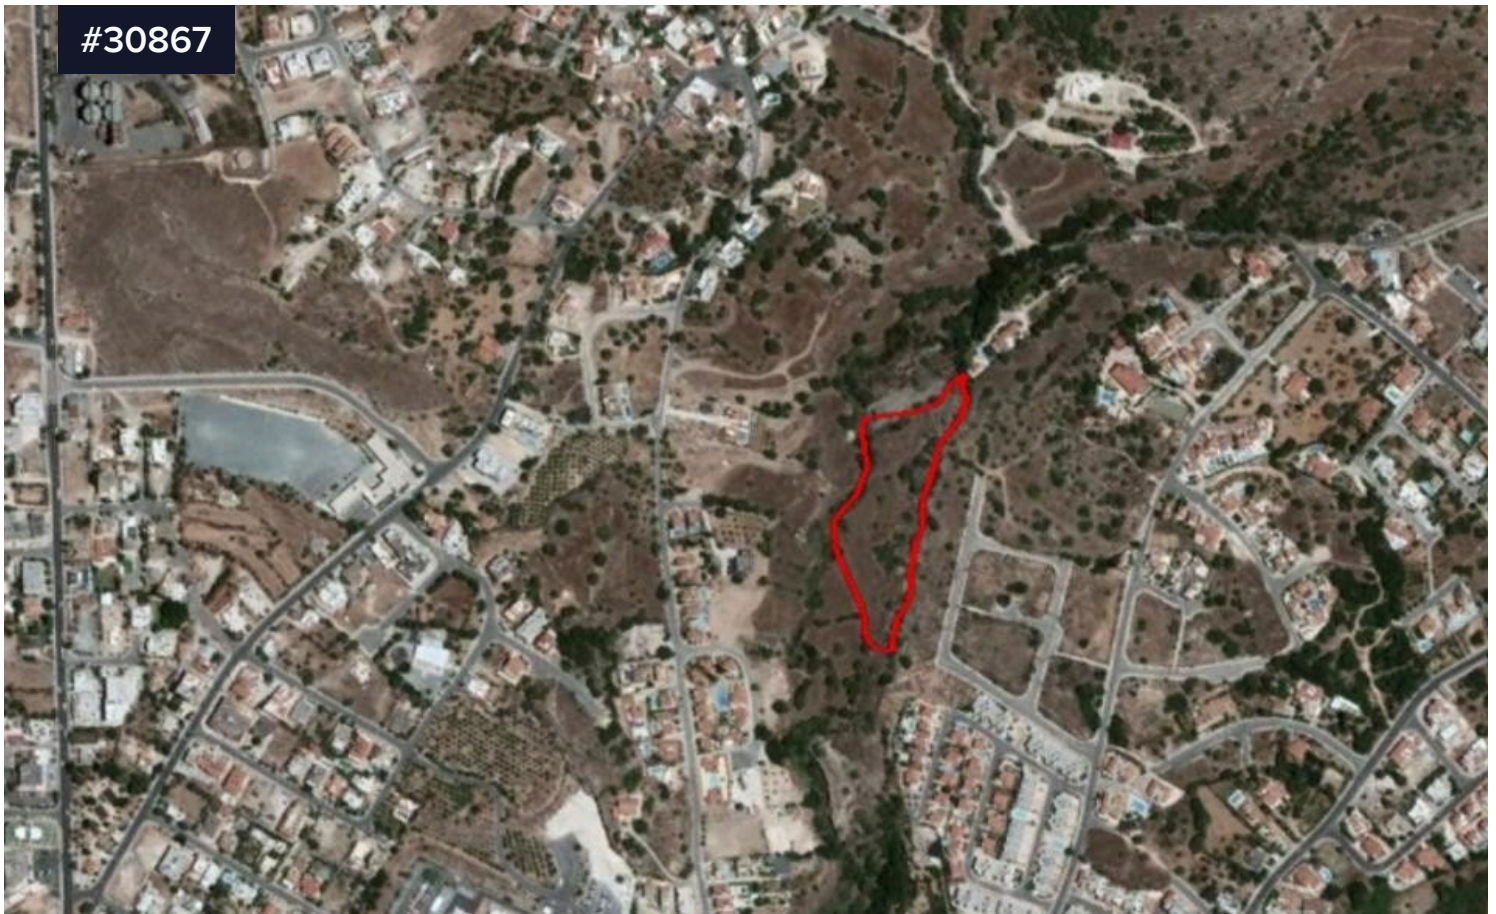

#30867

Shared Field in Konia, Paphos

€19,000

 Konia, Paphos

€36,000

Area

 **5408 m²**

The asset is a 49% share of a field in Konia. It is located 600m from Paphos General Hospital and 500m from the village's main avenue. The field has an area of 11,037sqm and is 40m from the nearest road. The share land of this field is 5.408 sq m.. The field enjoys a panoramic view of the surrounding green area.

Type

Field

Title deed

Share of land