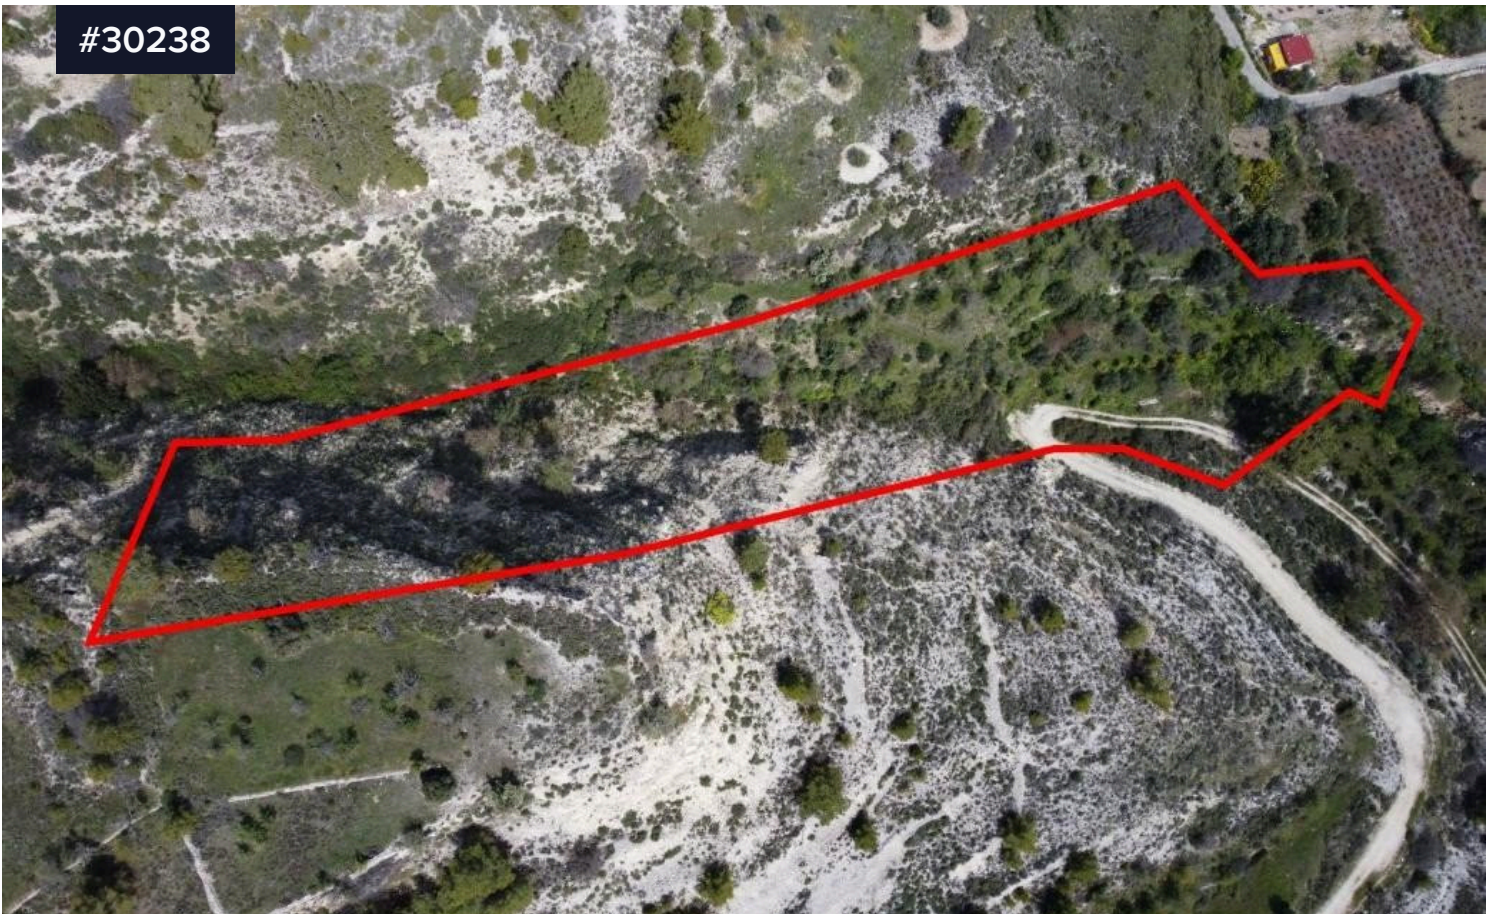

#30238

Field in Silikou, Limassol

€11,000

 Silikou, Limassol

€18,000

Area

 4014 m²

Type

Field

Title deed

Yes

This asset is a field in Silikou. The field is located 850m from Silikou centre and 250m from Agios Georgios - Silikou road. It has an area of 4,014sqm and lies only 12m from the closest registered road.