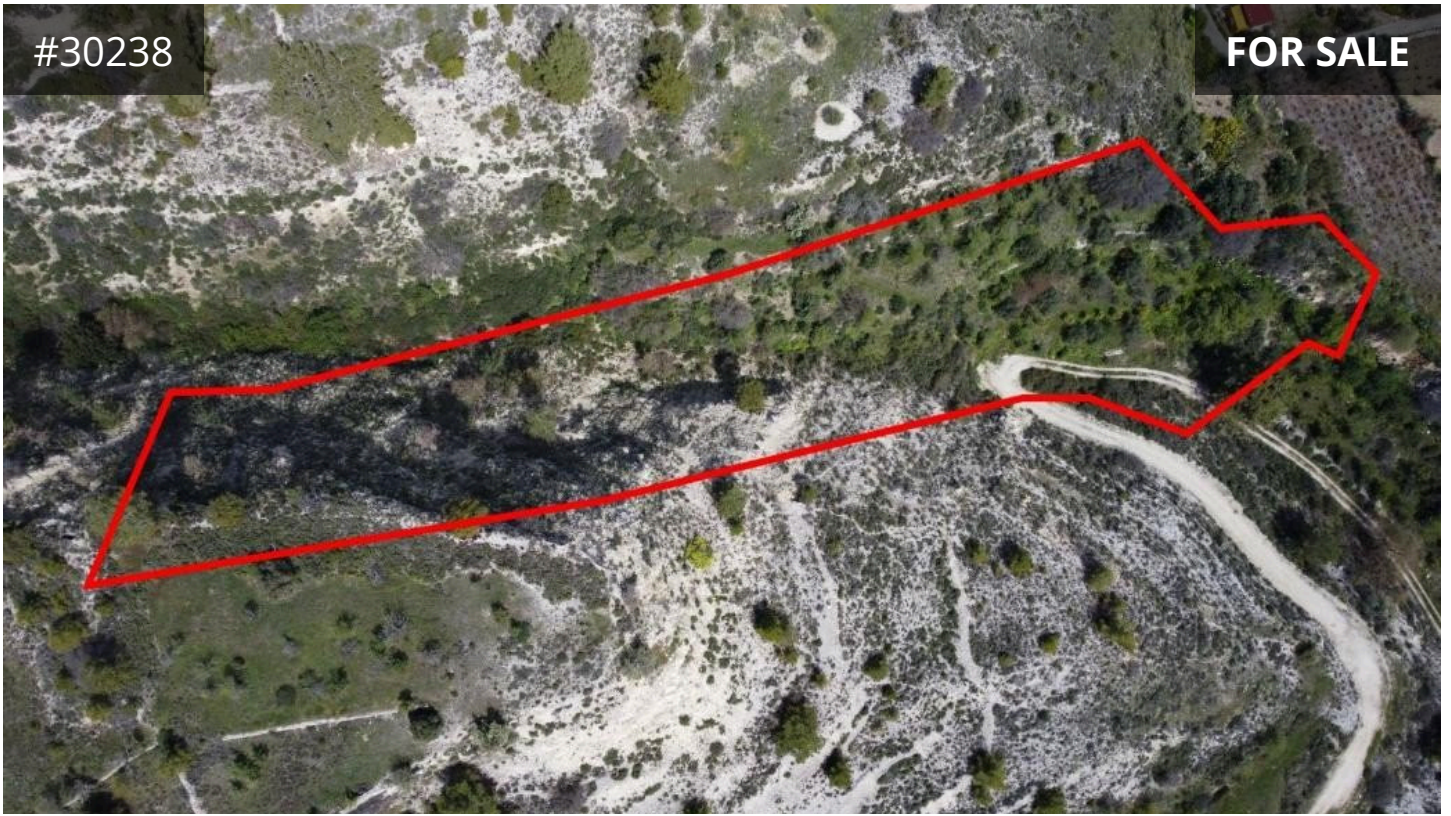

#30238

FOR SALE

Limassol, Silikou

4014 m² Area

KALOGIROU
REAL ESTATE

Description

This asset is a field in Silikou. The field is located 850m from Silikou centre and 250m from Agios Georgios - Silikou road. It has an area of 4,014sqm and lies only 12m from the closest registered road.

€11,000 ~~€18,000~~

TYPE	Field
PLOT	4014 m ²
TITLE DEED	Yes

kalogirourealestate.com